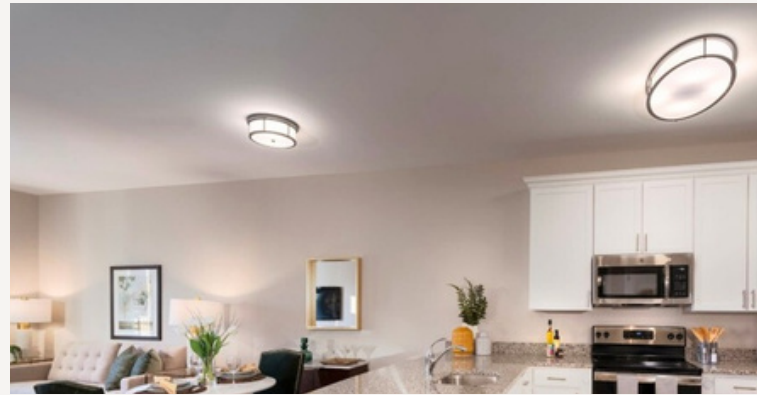

Brightview Crofton Riverwalk, MD

Senior Independent Living, Assisted Living, Memory Care