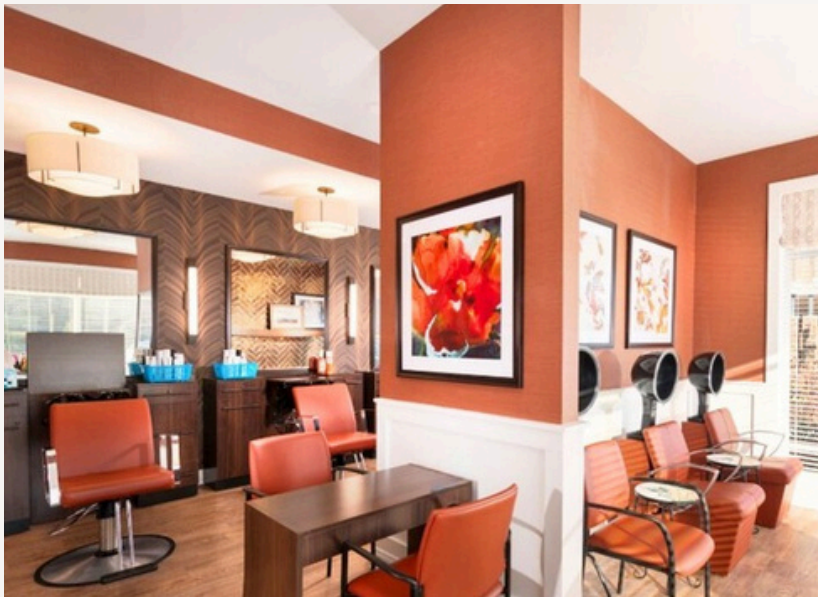

Brightview Crofton Riverwalk, MD

Senior Independent Living, Assisted Living, Memory Care