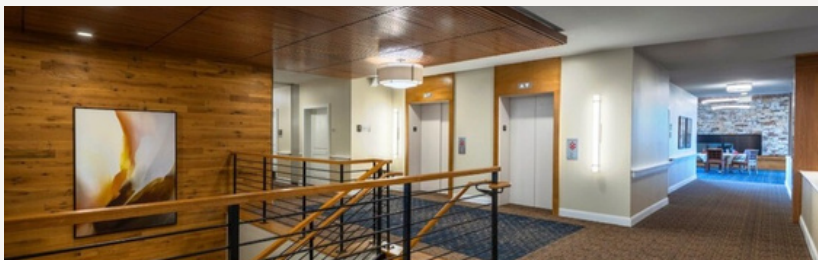

Brightview Crofton Riverwalk, MD

Senior Independent Living, Assisted Living, Memory Care