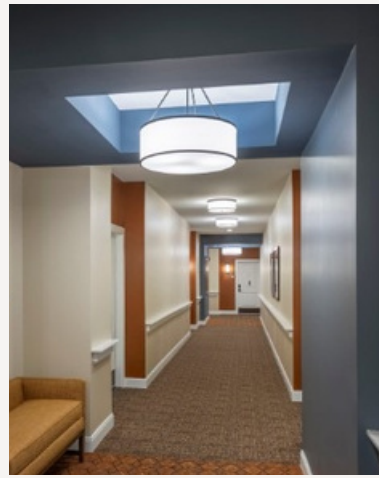

Brightview Crofton Riverwalk, MD

Senior Independent Living, Assisted Living, Memory Care