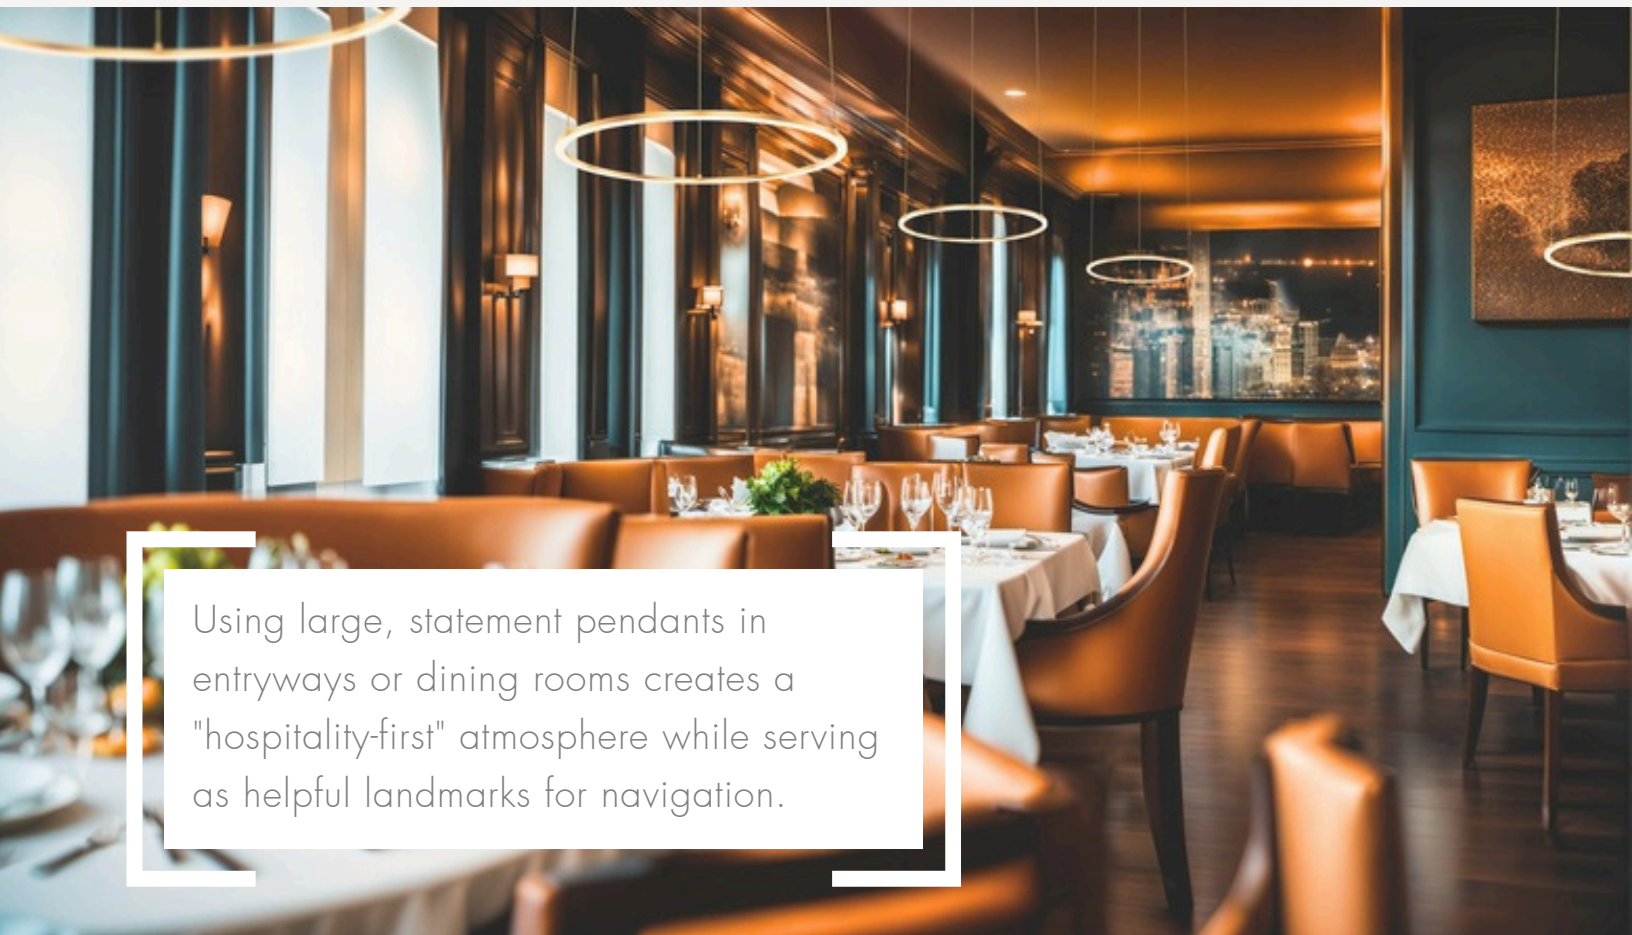

Oversized & Sculptural

Using large, statement pendants in entryways or dining rooms creates a "hospitality-first" atmosphere while serving as helpful landmarks for navigation.