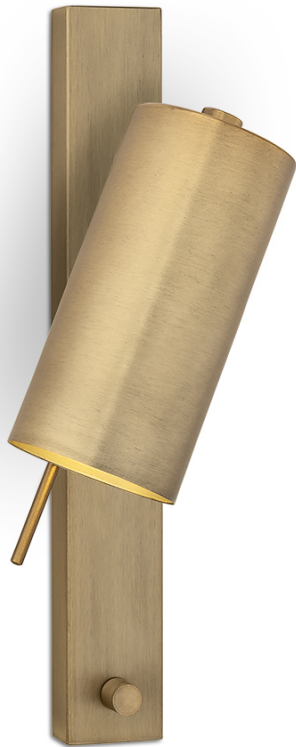

STYLE 14082

Style Number: 14082

Height: 14"

Width x Depth: 3" x 6.5"

Finish: Brushed Bronze

Light Source: E12

Switch Type: Dimmer - Rotary

Maximum Wattage: 4.5

Bulb Type: LED

Electrical: Cord

ADA Compliant: No

CUSTOMIZE IT

remingtonlighting.com

design@remingtonlighting.com

Questions? Call us! +1 717 737 7120