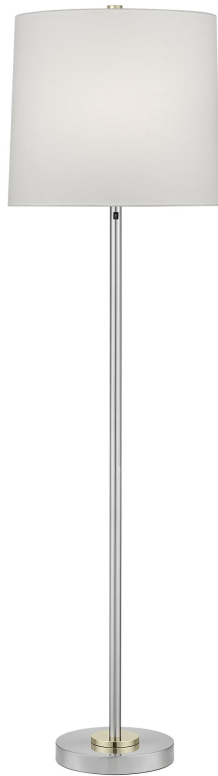

STYLE 13725

Style Number: 13725

Height: 61"

Diameter: 17"

Finish: Satin Nickel, Polished
Brass

Shade: White Linen Louise

Shade Dimensions: 16" X 17" X
15" H

Shade Shape: Drum

Light Source: E26 (2)

Switch Type: On/Off Rocker

Maximum Wattage: 15

Bulb Type: LED

Electrical: Cord

ADA Compliant: Yes

CUSTOMIZE IT

remingtonlighting.com