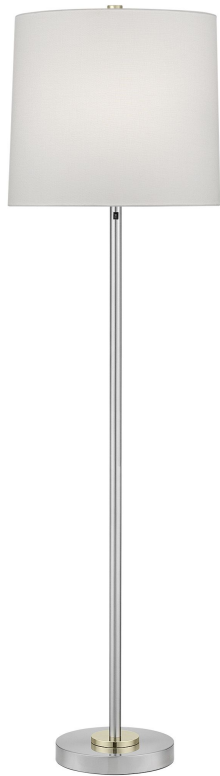

## STYLE 13725

**Style Number:** 13725

**Height:** 61"

**Diameter:** 17"

**Finish:** Satin Nickel, Polished  
Brass

**Shade:** White Linen Louise

**Shade Dimensions:** 16" X 17" X  
15" H

**Shade Shape:** Drum

**Light Source:** E26 (2)

**Switch Type:** On/Off Rocker

**Maximum Wattage:** 15

**Bulb Type:** LED

**Electrical:** Cord

**ADA Compliant:** Yes

CUSTOMIZE IT

remingtonlighting.com  
design@remingtonlighting.com  
Questions? Call us!