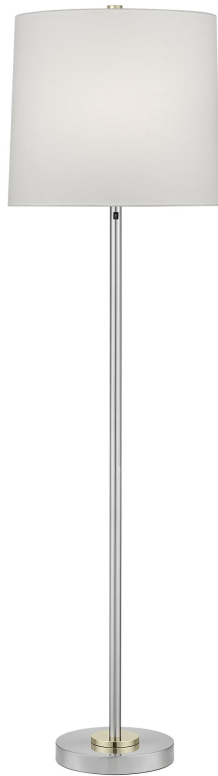

## STYLE 13725

**Style Number:** 13725

**Height:** 61"

**Diameter:** 17"

**Finish:** Satin Nickel, Polished  
Brass

**Shade:** White Linen Louise

**Shade Dimensions:** 16" X 17" X  
15" H

**Shade Shape:** Drum

**Light Source:** E26 (2)

**Switch Type:** On/Off Rocker

**Maximum Wattage:** 15

**Bulb Type:** LED

**Electrical:** Cord

**ADA Compliant:** Yes

CUSTOMIZE IT

[remingtonlighting.com](http://remingtonlighting.com)