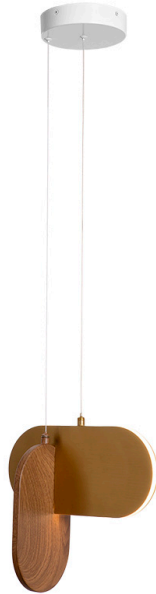

STYLE 15010.03

Style Number: 15010.03

Height: 36"

Width x Depth: 12" x 6"

Finish: Satin Brass Plated, Wood
Water Print on Metal

Shade: Acrylic

Shade Shape: Oval

Light Source: LED Array

Switch Type: Hotwire

Maximum Wattage: 6

Bulb Type: LED

Electrical: Hardwire

ADA Compliant: N/A

CUSTOMIZE IT

remingtonlighting.com

marketing@remingtonlighting.com