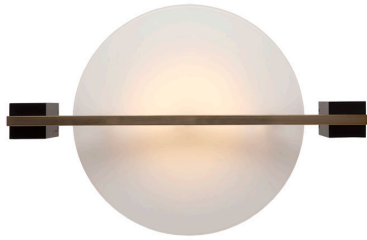

## STYLE 15000

**Style Number:** 15000

**Height:** 18.5"

**Width x Depth:** 27.875" x 8"

**Finish:** Array, Array

**Shade:** Frosted White Cased  
Glass

**Shade Dimensions:** Ø18.5"

**Shade Shape:** Dome

**Light Source:** Fulham

Replaceable LED Engine

**Switch Type:** On/Off Rocker

**Maximum Wattage:** 28

**Bulb Type:** LED

**Electrical:** Cord

**ADA Compliant:** N/A

CUSTOMIZE IT