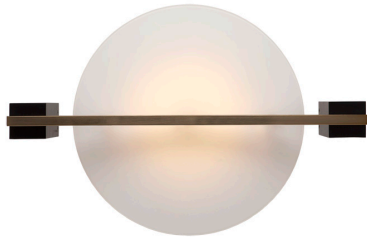

STYLE 15000

Style Number: 15000

Height: 18.5"

Width x Depth: 27.875" x 8"

Finish: Satin Brass Plated, Matte
Black Powder Coat

Shade: Frosted White Cased
Glass

Shade Dimensions: Ø18.5"

Shade Shape: Dome

Light Source: Fulham
Replaceable LED Engine

Switch Type: On/Off Rocker

Maximum Wattage: 28

Bulb Type: LED

Electrical: Cord

ADA Compliant: N/A

CUSTOMIZE IT

remingtonlighting.com
design@remingtonlighting.com
Questions? Call us!