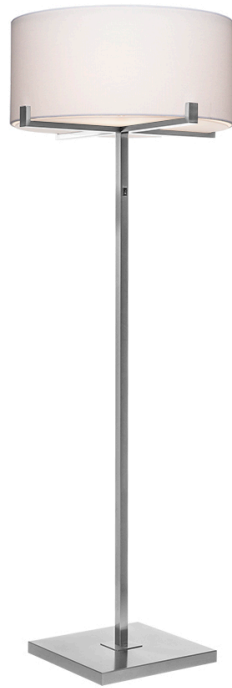

STYLE 13572.01

Style Number: 13572.01

Height: 64.5"

Diameter: 23.375"

Finish: Brushed Nickel, Frosted
White Acrylic

Shade: White Linen Louise on
Vinyl

Shade Dimensions: 22" X 22" X
10" H

Shade Shape: Drum

Light Source: E26 (2)

Switch Type: On/Off Rocker

Maximum Wattage: 15

Bulb Type: LED

Electrical: Cord

ADA Compliant: Yes

CUSTOMIZE IT

remingtonlighting.com