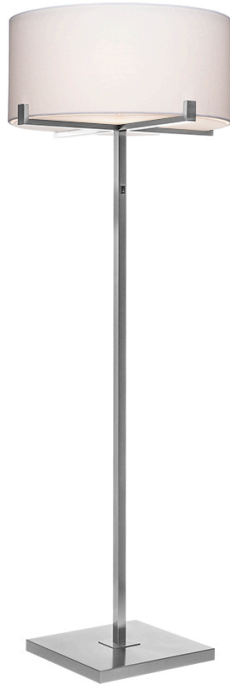

STYLE 13572.01

Style Number: 13572.01

Height: 64.5"

Diameter: 23.375"

Finish: Brushed Nickel, Frosted
White Acrylic

Shade: White Linen Louise on
Vinyl

Shade Dimensions: 22" X 22" X
10" H

Shade Shape: Drum

Light Source: E26 (2)

Switch Type: On/Off Rocker

Maximum Wattage: 15

Bulb Type: LED

Electrical: Cord

ADA Compliant: Yes

CUSTOMIZE IT

remingtonlighting.com
design@remingtonlighting.com
Questions? Call us!