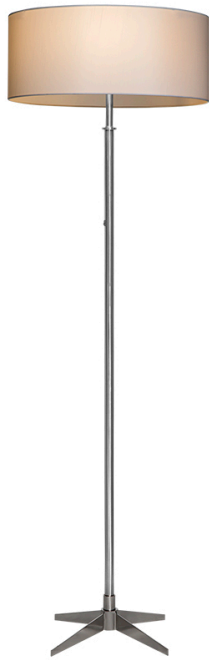

STYLE 13388

Style Number: 13388

Height: 67"

Diameter: 19"

Finish: Satin Nickel

Shade: White Shantung on Vinyl

Shade Dimensions: 19" X 19" X
8" H

Shade Shape: Drum

Light Source: E26 (2)

Maximum Wattage: 13

Bulb Type: LED

Electrical: Cord

ADA Compliant: Yes

CUSTOMIZE IT

remingtonlighting.com

design@remingtonlighting.com