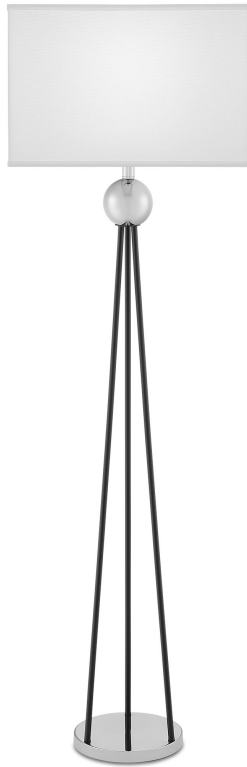

STYLE 13005

Style Number: 13005

Height: 61.5"

Width x Depth: 18" x 11"

Finish: Steel Polished Chrome,
Matte Black Enamel

Shade: White Linen Louise on
Vinyl

Shade Dimensions: 11" X 18" X
12" H

Shade Shape: Rectangle

Light Source: E26

Switch Type: On/Off Rocker

Maximum Wattage: 13

Bulb Type: LED

Electrical: Cord

ADA Compliant: Yes

CUSTOMIZE IT

remingtonlighting.com
design@remingtonlighting.com
Questions? Call us!