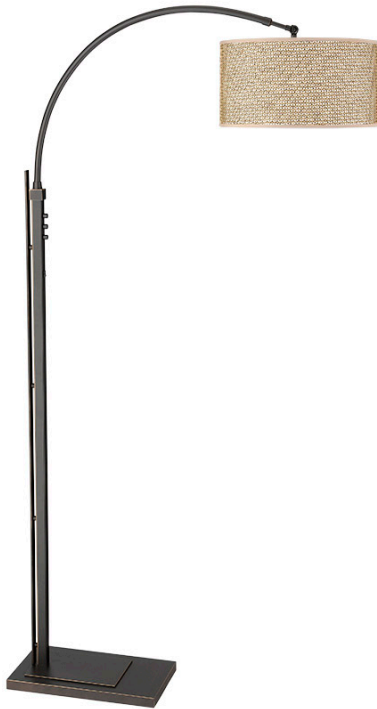

## STYLE 12594

**Style Number:** 12594

**Height:** 76"

**Width x Depth:** 16" x 38"

**Finish:** Oil Rubbed Bronze

**Shade:** Straw Basket on Vinyl

**Shade Dimensions:** 16" X 16" X  
8.5" H

**Shade Shape:** Drum

**Light Source:** E26

**Switch Type:** On/Off Rocker

**Maximum Wattage:** 26

**Bulb Type:** CFL

**Electrical:** Cord

**ADA Compliant:** Yes

CUSTOMIZE IT

[remingtonlighting.com](http://remingtonlighting.com)