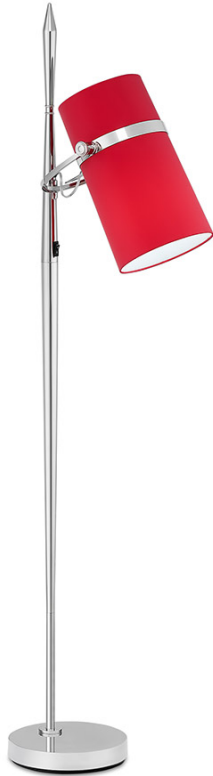

STYLE 12552

Style Number: 12552

Height: 62"

Width x Depth: 10" x 18"

Finish: Brushed Pewter, Polished Nickel

Shade: Ivory Linen on Vinyl

Shade Dimensions: 7" X 8" X 14"
H

Shade Shape: Drum

Light Source: E26

Switch Type: On/Off Rocker

Maximum Wattage: 26

Bulb Type: CFL

Electrical: Cord

ADA Compliant: Yes

CUSTOMIZE IT

remingtonlighting.com