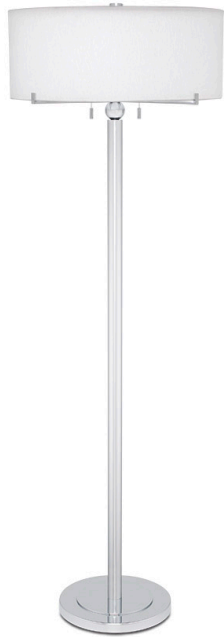

STYLE 1922

Style Number: 1922

Height: 61"

Diameter: 20"

Finish: Polished Chrome

Shade: White Linen on Vinyl

Shade Dimensions: 20" X 20" X
8" H

Shade Shape: Drum

Light Source: E26 (2)

Switch Type: Pull Chain

Maximum Wattage: 60

Bulb Type: Incandescent

Electrical: Cord

ADA Compliant: No

CUSTOMIZE IT

remingtonlighting.com