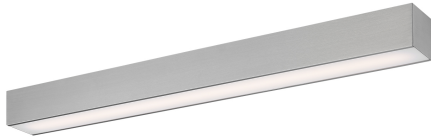

STYLE 13311

Style Number: 13311

Height: 4"

Width x Depth: 48" x 4"

Finish: Brushed Aluminum,
Frosted White Acrylic

Light Source: LED Array

Switch Type: Hotwire

Maximum Wattage: 18

Bulb Type: LED

Electrical: Hardwire

ADA Compliant: No

CUSTOMIZE IT

remingtonlighting.com
design@remingtonlighting.com
Questions? Call us!