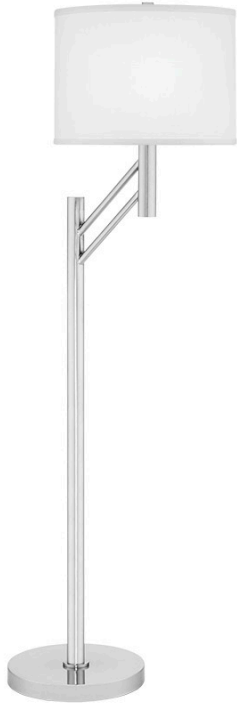

STYLE 12491

Style Number: 12491

Height: 57"

Width x Depth: 14.5" x 21.375"

Finish: Polished Nickel, Frosted
White Acrylic

Shade: Off-White Linen Louise

Shade Dimensions: 14" X 14.5" X
10.5" H

Shade Shape: Drum

Light Source: E26 (2)

Switch Type: 4-Way Push

Maximum Wattage: 27

Bulb Type: CFL

Electrical: Cord

ADA Compliant: No

CUSTOMIZE IT

remingtonlighting.com