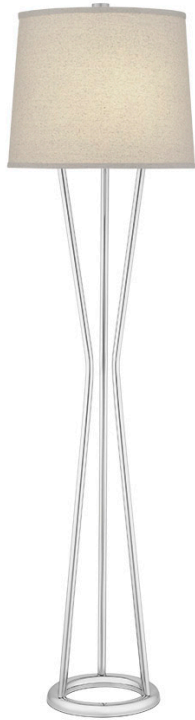

STYLE 12483

Style Number: 12483

Height: 62"

Diameter: 17"

Finish: Brushed Nickel

Shade: Cream Linen on Vinyl

Shade Dimensions: 17" X 17" X
13" H

Shade Shape: Drum

Light Source: E26 (2)

Switch Type: On/Off Rocker

Maximum Wattage: 26

Bulb Type: CFL

Electrical: Cord

ADA Compliant: Yes

CUSTOMIZE IT

remingtonlighting.com