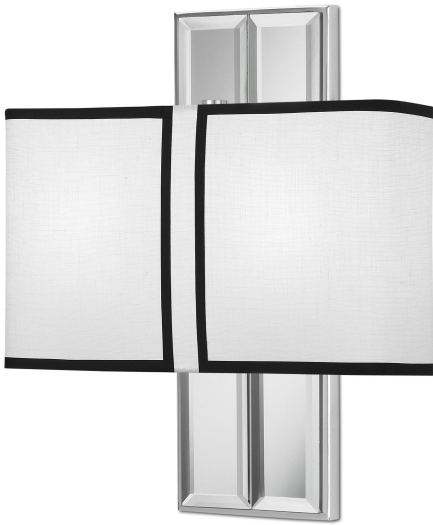

STYLE 12475

Style Number: 12475

Height: 14"

Width x Depth: 12" x 4"

Finish: Polished Nickel, Mirror

Shade: Ivory Linen on Vinyl

Shade Dimensions: 12" X 3.25" X
7" H

Shade Shape: Half Rectangle

Light Source: GU24 (2)

Switch Type: Hotwire

Maximum Wattage: 18

Bulb Type: CFL

Electrical: Hardwire

ADA Compliant: Yes

CUSTOMIZE IT

remingtonlighting.com