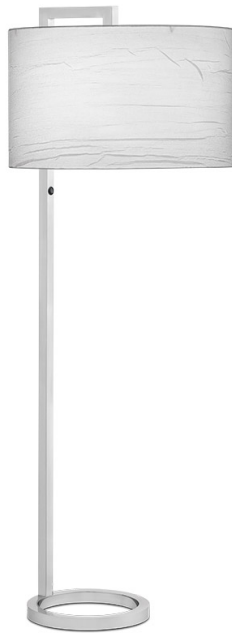

STYLE 12411

Style Number: 12411

Height: 64"

Diameter: 23"

Finish: Satin Nickel

Shade: Off-White Crinkle Pleat on Vinyl

Shade Dimensions: 22" x 23" x 14" H

Shade Shape: Drum

Light Source: E26 (2)

Switch Type: 4-Way Push

Maximum Wattage: 32

Bulb Type: CFL

Electrical: Cord

ADA Compliant: Yes

CUSTOMIZE IT

remingtonlighting.com