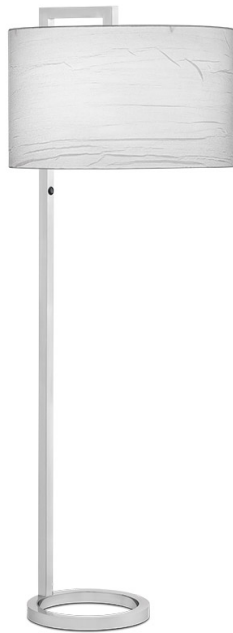

STYLE 12411

Style Number: 12411

Height: 64"

Diameter: 23"

Finish: Satin Nickel

Shade: Off-White Crinkle Pleat on Vinyl

Shade Dimensions: 22" x 23" x 14" H

Shade Shape: Drum

Light Source: E26 (2)

Switch Type: 4-Way Push

Maximum Wattage: 32

Bulb Type: CFL

Electrical: Cord

ADA Compliant: Yes

CUSTOMIZE IT

remingtonlighting.com