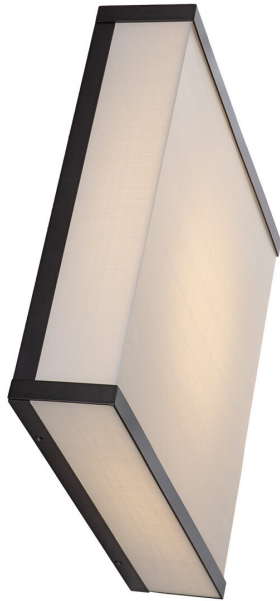

STYLE 12756.01

Style Number: 12756.01

Height: 18"

Width x Depth: 18" x 4"

Finish: Screen Print on Acrylic,
Dark Bronze

Shade: Acrylic

Shade Dimensions: 18"W x 18"H
x 4"D

Shade Shape: Square

Light Source: LED Array

Switch Type: Hotwire

Maximum Wattage: 18

Bulb Type: LED

Electrical: Hardwire

ADA Compliant: Yes

CUSTOMIZE IT

remingtonlighting.com