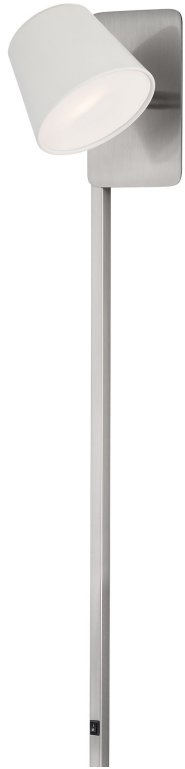

## STYLE 13905.05

**Style Number:** 13905.05

**Brand Spec:** GR-310

**Height:** 39.5"

**Width x Depth:** 5" x 8.5"

**Finish:** Brushed Satin Nickel

**Shade:** White-Semi-Gloss Powder Coat

**Shade Dimensions:** 3.5" x 5" x 4"

**Shade Shape:** Drum

**Light Source:** G9

**Switch Type:** On/Off Rocker

**Maximum Wattage:** 5

**Bulb Type:** LED

**Electrical:** Cord

**ADA Compliant:** Yes

BRAND PROGRAMS