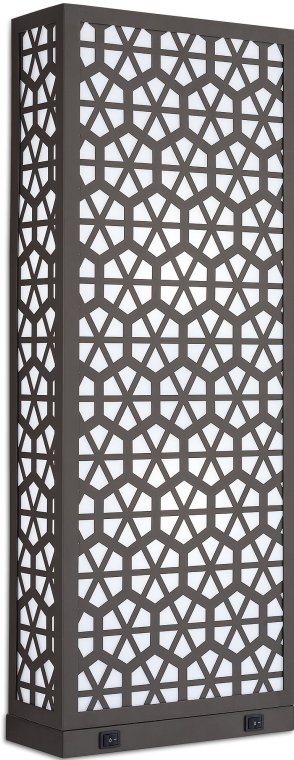

STYLE 13842

Style Number: 13842

Height: 26"

Width x Depth: 10" x 4"

Finish: Bronze, White Powder Coat, Frosted White Acrylic

Light Source: E26 (2)

Switch Type: On/Off Rocker

Maximum Wattage: 16