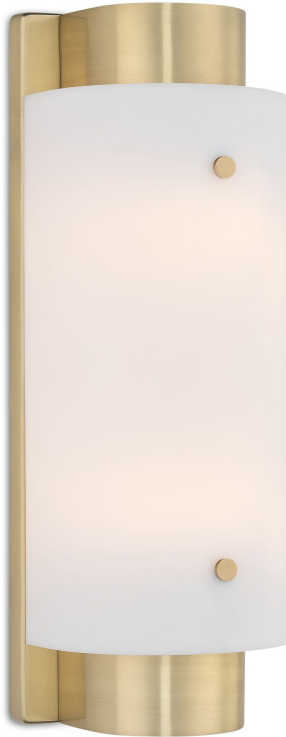

STYLE 13793

Style Number: 13793

Height: 13"

Width x Depth: 4.5" x 4"

Finish: Satin Brass

Shade: Frosted White Acrylic

Shade Dimensions: 3.25" x 3.25"
x 10" H

Shade Shape: Half Round

Light Source: G9 (2)

Switch Type: Hotwire

Maximum Wattage: 5

Bulb Type: LED

Electrical: Hardwire

ADA Compliant: Yes

CUSTOMIZE IT

remingtonlighting.com