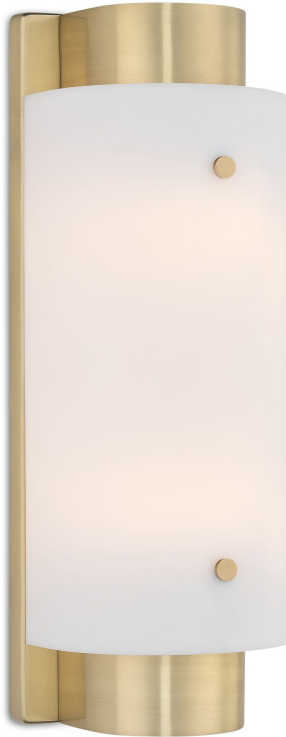

STYLE 13793

Style Number: 13793

Height: 13"

Width x Depth: 4.5" x 4"

Finish: Array

Shade: Frosted White Acrylic

Shade Dimensions: 3.25" x 3.25"
x 10" H

Shade Shape: Half Round

Light Source: G9

Switch Type: Hotwire

Maximum Wattage: 5

Bulb Type: LED

Electrical: Hardwire

ADA Compliant: Yes

CUSTOMIZE IT

remingtonlighting.com