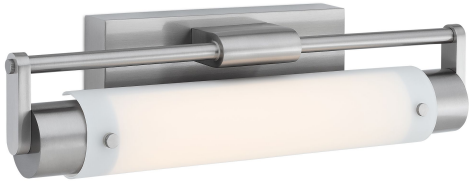

STYLE 13739.01

Style Number: 13739.01

Height: 4.375"

Width x Depth: 15.75" x 3.75"

Finish: Brushed Nickel, Frosted
White Glass

Shade: N/A

Shade Shape: N/A

Light Source: LED Array

Switch Type: Hotwire

Maximum Wattage: 12

Bulb Type: LED

Electrical: Hardwire

ADA Compliant: Yes

CUSTOMIZE IT

remingtonlighting.com

design@remingtonlighting.com