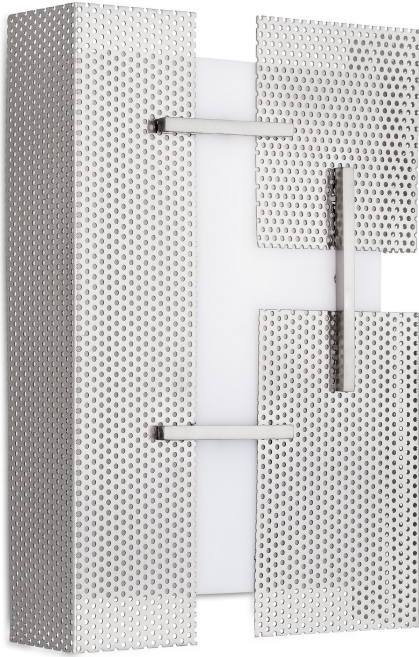

STYLE 12641.06

Style Number: 12641.06

Height: 10"

Width x Depth: 6.75" x 3.75"

Finish: Array

Shade: Frosted Matte White
Acrylic

Shade Dimensions: 5.5" X 5.5" X
8.5" H

Shade Shape: Half Rectangle

Light Source: GU24

Switch Type: Hotwire

Maximum Wattage: 18

Bulb Type: CFL

Electrical: Hardwire

ADA Compliant: Yes

remingtonlighting.com

marketing@remingtonlighting.com