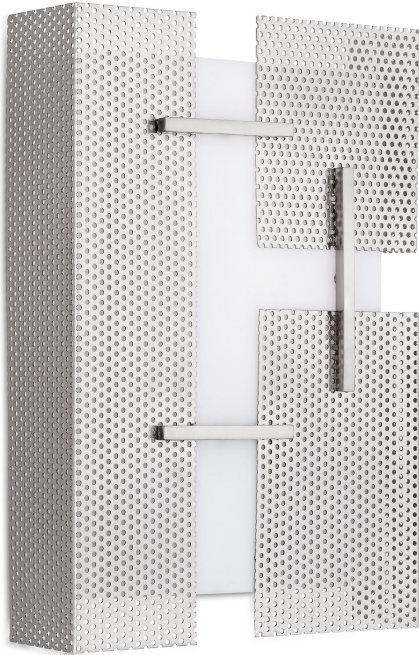

STYLE 12641.06

Style Number: 12641.06

Height: 10"

Width x Depth: 6.75" x 3.75"

Finish: Brushed Nickel

Shade: Frosted Matte White
Acrylic

Shade Dimensions: 5.5" X 5.5" X
8.5" H

Shade Shape: Half Rectangle

Light Source: GU24

Switch Type: Hotwire

Maximum Wattage: 18

Bulb Type: CFL

Electrical: Hardwire

ADA Compliant: Yes

CUSTOMIZE IT

remingtonlighting.com