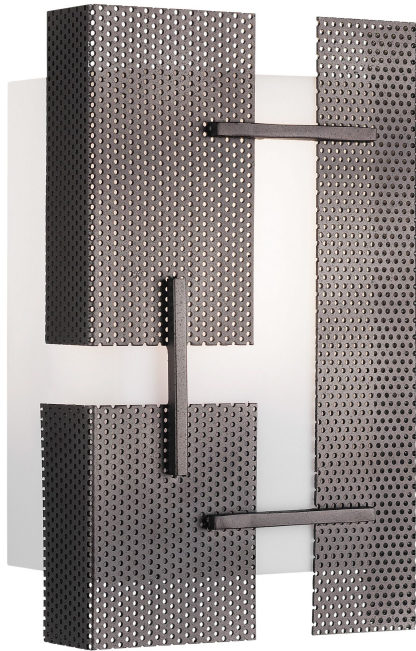

STYLE 12641.05

Style Number: 12641.05

Height: 10"

Width x Depth: 6.75" x 3.625"

Finish: Blackened Steel

Shade: Frosted White Acrylic

Shade Dimensions: 5.5" X 5.5" X
8.5" H

Shade Shape: Half Rectangle

Light Source: GU24

Switch Type: Hotwire

Maximum Wattage: 18

Bulb Type: CFL

Electrical: Hardwire

ADA Compliant: Yes

CUSTOMIZE IT

remingtonlighting.com