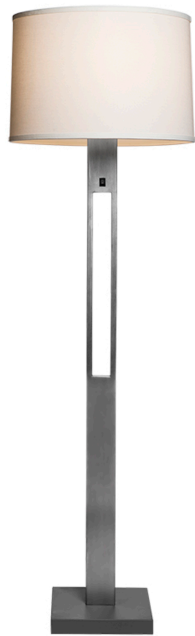

STYLE 13956

Style Number: 13956

Height: 60"

Diameter: 18"

Finish: Satin Smoked Chrome

Shade: Off-White Linen Louise

Shade Dimensions: 17" X 18" X
12" H

Shade Shape: Tapered Drum

Light Source: E26

Switch Type: On/Off Rocker

Maximum Wattage: 16

Bulb Type: LED

Electrical: Cord

ADA Compliant: Yes

CUSTOMIZE IT

remingtonlighting.com