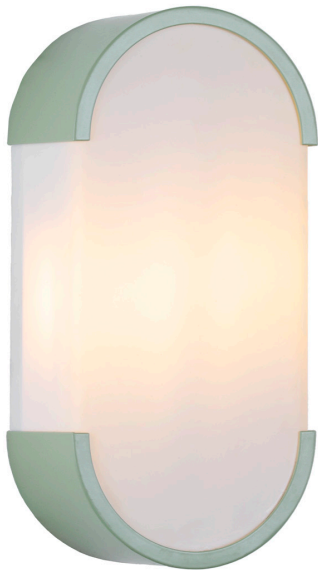

STYLE 13738.03

Style Number: 13738.03

Brand Spec: (A) PA-205 Corridor
Wall Sconce • Spring

Height: 11.5"

Width x Depth: 5.5" x 2.75"

Finish: Kennebunkport Green
Powder Coated

Shade: Frosted White Acrylic

Shade Shape: N/A

Light Source: E26 (2)

Switch Type: Hotwire

Maximum Wattage: 8

Bulb Type: LED

Electrical: Hardwire

ADA Compliant: Yes

BRAND PROGRAMS

remingtonlighting.com