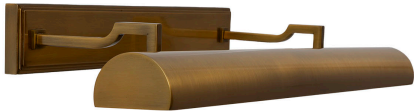

STYLE 15518

Style Number: 15518

Height: 3.75"

Width x Depth: 25.5" x 10"

Finish: Vintage Brass

Shade: Clear Seeded Glass

Shade Dimensions: 25.5"w x
2.125"h

Shade Shape: Cylinder

Light Source: E26 (2)

Switch Type: Hotwire

Maximum Wattage: 20

Bulb Type: LED

Electrical: Hardwire

ADA Compliant: N/A

CUSTOMIZE IT

remingtonlighting.com