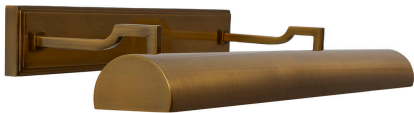

STYLE 15518

Style Number: 15518

Brand Spec: The Yorktowne Hotel, Tapestry Collection by Hilton

Height: 3.75"

Width x Depth: 25.5" x 10"

Finish: Vintage Brass

Shade: Clear Seeded Glass

Shade Dimensions: 25.5"w x 2.125"h

Shade Shape: Cylinder

Light Source: E26 (2)

Switch Type: Hotwire

Maximum Wattage: 20

Bulb Type: LED

Electrical: Hardwire

ADA Compliant: N/A

CUSTOMIZE IT