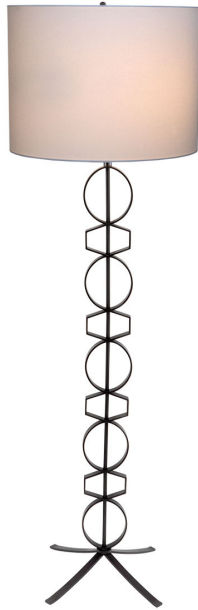

STYLE 14974

Style Number: 14974

Brand Spec: The Yorktowne Hotel, Tapestry Collection by Hilton

Height: 72.625"

Diameter: 22"

Finish: Black

Shade: Off-White Linen Louise on Vinyl

Shade Dimensions: 16"h x 22"d

Shade Shape: Drum

Light Source: E26 (2)

Switch Type: On/Off Rocker

Maximum Wattage: 15

Bulb Type: LED

Electrical: Cord

ADA Compliant: N/A

CUSTOMIZE IT