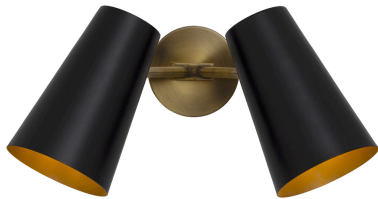

STYLE 14606

Style Number: 14606

Height: 4.375"

Width x Depth: 16" x 12"

Finish: Matte Black Enamel,
Vintage Brass

Shade: Matte Black Enamel

Shade Dimensions: 4.875"w x
7.5"h

Shade Shape: Cone

Light Source: E26 (2)

Switch Type: Hotwire

Maximum Wattage: 15

Bulb Type: LED

Electrical: Hardwire

ADA Compliant: N/A

CUSTOMIZE IT

remingtonlighting.com