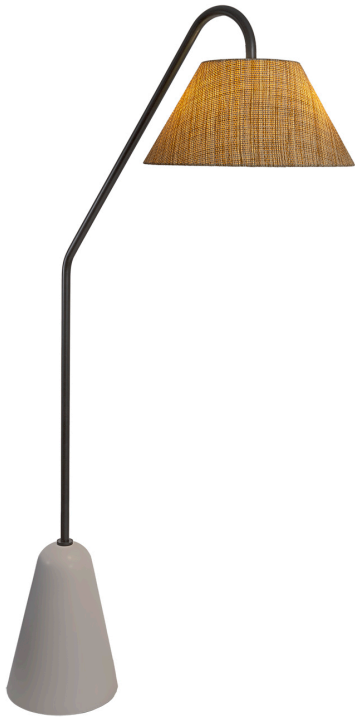

STYLE 15923

Style Number: 15923

Height: 77"

Width x Depth: 40" x 12.5"

Finish: Matte Black, Resin

Shade: Natural Woven Rattan

Shade Dimensions: 19"h x
19.5"d

Shade Shape: Empire

Light Source: E26 (2)

Switch Type: Dimmer - Slide

Maximum Wattage: 15

Bulb Type: LED

Electrical: Cord

ADA Compliant: N/A

CUSTOMIZE IT

remingtonlighting.com