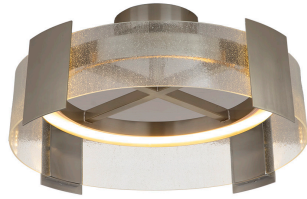

## STYLE 15709

**Style Number:** 15709

**Height:** 10"

**Diameter:** 20"

**Finish:** Clear Seeded Glass,  
Champagne Gold

**Shade:** Clear Seeded Glass

**Shade Dimensions:** 10"h x 20"d

**Shade Shape:** Cylinder

**Light Source:** LED Array

**Switch Type:** Hotwire

**Maximum Wattage:** 30

**Bulb Type:** LED

**Electrical:** Hardwire

**ADA Compliant:** N/A

CUSTOMIZE IT

[remingtonlighting.com](http://remingtonlighting.com)