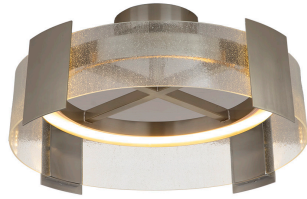

STYLE 15709

Style Number: 15709

Height: 10"

Diameter: 20"

Finish: Array, Array

Shade: Clear Seeded Glass

Shade Dimensions: 10"h x 20"d

Shade Shape: Cylinder

Light Source: LED Array

Switch Type: Hotwire

Maximum Wattage: 30

Bulb Type: LED

Electrical: Hardwire

ADA Compliant: N/A

CUSTOMIZE IT

remingtonlighting.com