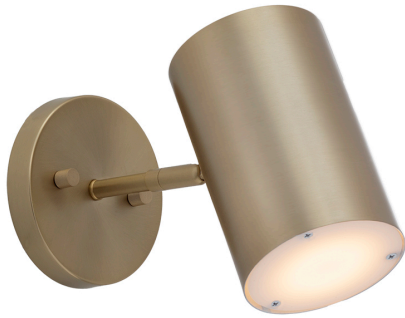

STYLE 16193

Style Number: 16193

Height: 7"

Width x Depth: 5" x 9"

Finish: Matte Patina Brass

Shade: Frosted White Acrylic

Shade Shape: N/A

Light Source: GU 10

Switch Type: Hotwire

Maximum Wattage: 10

Bulb Type: LED

Electrical: Hardwire

ADA Compliant: N/A

CUSTOMIZE IT

remingtonlighting.com

marketing@remingtonlighting.com