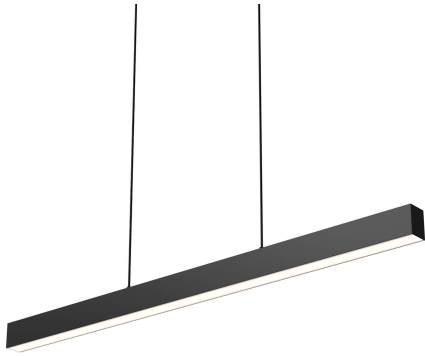

STYLE RR 18100

Style Number: rr 18100

Height: N/A

Width x Depth: 47.13" x 1.88"

Finish: Matte Black

Shade Shape: N/A

Light Source: LED Array

Switch Type: Hotwire