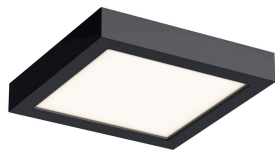

STYLE RR 18110

Style Number: rr 18110

Height: 1"

Width x Depth: 6" x 6"

Finish: Matte Black

Shade Shape: N/A

Light Source: LED Array

Switch Type: Hotwire