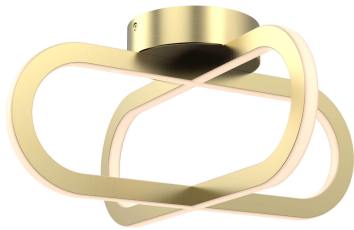

STYLE RR 18113.04

Style Number: rr 18113.04

Height: 7.63"

Width x Depth: 16.13" x 16.13"

Finish: Brushed Brass

Shade: N/A

Shade Shape: N/A

Light Source: LED Array

Switch Type: Hotwire

Maximum Wattage: 40

Bulb Type: LED

Electrical: Hardwire

ADA Compliant: Yes

remingtonlighting.com

marketing@remingtonlighting.com

Questions? Call us! +1 717 737 7120