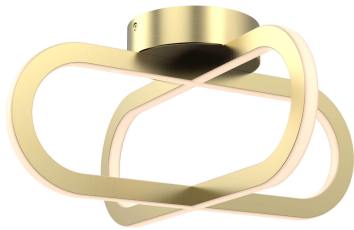

STYLE RR 18113.04

Style Number: rr 18113.04

Height: 7.63"

Width x Depth: 16.13" x 16.13"

Finish: Array

Shade: N/A

Shade Shape: N/A

Light Source: LED Array

Switch Type: Hotwire

Maximum Wattage: 40

Bulb Type: LED

Electrical: Hardwire

ADA Compliant: Yes

remingtonlighting.com

marketing@remingtonlighting.com

Questions? Call us! +1 717 737 7120