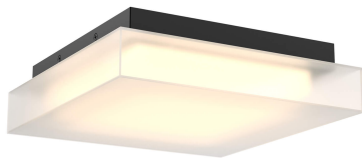

STYLE RR 18114

Style Number: rr 18114

Height: 3"

Width x Depth: 11" x 11"

Finish: Matte Black

Shade: N/A

Shade Shape: N/A

Light Source: LED Array