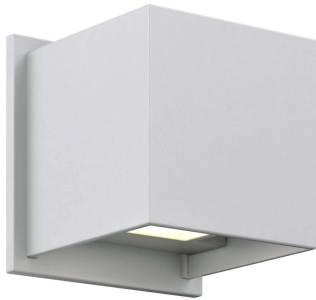

STYLE RR 18121.06

**Style Number:** rr 18121.06

**Height:** 4.63"

**Width x Depth:** 4.63" x 4.25"

**Finish:** Silver Grey

**Shade:** N/A

**Shade Shape:** N/A

**Light Source:** LED Array