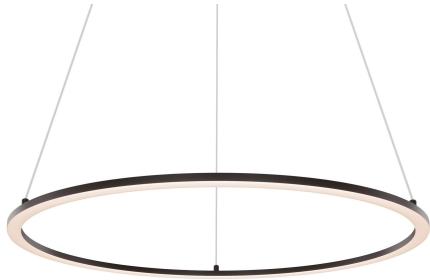

## STYLE RR 18126

**Style Number:** rr 18126

**Height:** N/A

**Width:** 0.75"

**Finish:** Matte Black

**Shade Shape:** N/A

**Light Source:** LED Array

**Switch Type:** Hotwire