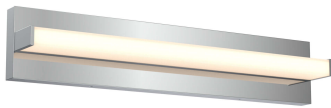

STYLE RR 18129.02

Style Number: rr 18129.02

Height: 4.25"

Width x Depth: 24" x 3.13"

Finish: Satin Nickel

Shade: N/A

Shade Shape: N/A

Light Source: LED Array

Switch Type: Hotwire

Maximum Wattage: 30

Bulb Type: LED

Electrical: Hardwire

ADA Compliant: Yes

remingtonlighting.com

marketing@remingtonlighting.com

Questions? Call us! +1 717 737 7120