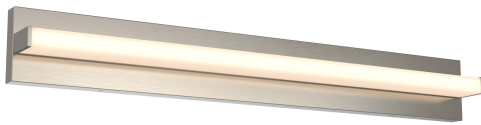

STYLE RR 18130.05

Style Number: rr 18130.05

Height: 4.25"

Width x Depth: 36" x 3.13"

Finish: Chrome

Shade: N/A

Shade Shape: N/A

Light Source: LED Array

Switch Type: Hotwire

Maximum Wattage: 32

Bulb Type: LED

Electrical: Hardwire

ADA Compliant: Yes

remingtonlighting.com

marketing@remingtonlighting.com

Questions? Call us! +1 717 737 7120