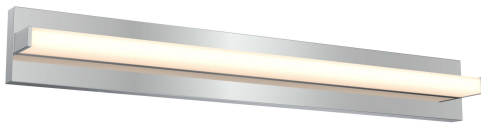

STYLE RR 18130.02

Style Number: rr 18130.02

Height: 4.25"

Width x Depth: 36" x 3.13"

Finish: Satin Nickel

Shade: Solid Acrylic

Shade Shape: N/A

Light Source: LED Array

Switch Type: Hotwire

Maximum Wattage: 32

Bulb Type: LED

Electrical: Hardwire

ADA Compliant: Yes

remingtonlighting.com

marketing@remingtonlighting.com

Questions? Call us! +1 717 737 7120