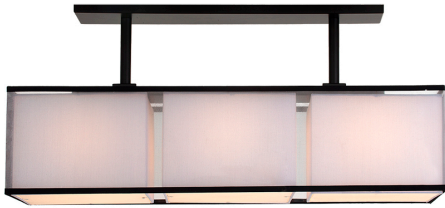

STYLE 16225

Style Number: 16225

Height: 37.75"

Width x Depth: 38" x 12"

Finish: Matte Black Powder Coat

Shade: White Linen Louise on Vinyl

Shade Shape: Drum

Light Source: E26 (3)

Switch Type: Hotwire

Maximum Wattage: 20

Bulb Type: LED

Electrical: Hardwire

ADA Compliant: Yes

remingtonlighting.com

marketing@remingtonlighting.com

Questions? Call us! +1 717 737 7120