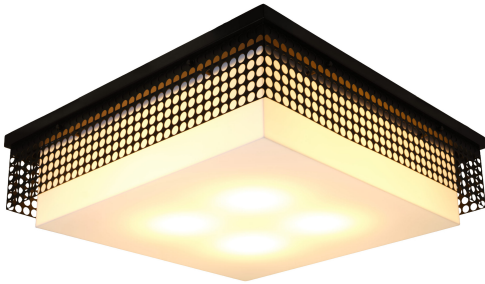

STYLE 14760

Style Number: 14760

Height: 9"

Width x Depth: 32" x 32"

Finish: Matte Black Powder Coat

Shade: Frosted White Acrylic

Shade Shape: Square

Light Source: E26 (4)