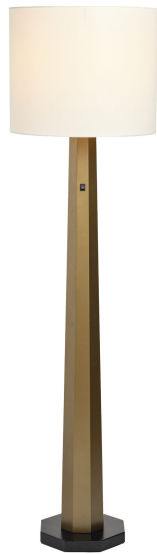

## STYLE 15826

**Style Number:** 15826

**Height:** N/A

**Width x Depth:** N/A

**Finish:** Matte Black Enamel,  
Painted Bronze

**Shade:** Off-White Linen

**Shade Shape:** Drum

**Light Source:** E26

**Switch Type:** On/Off Rocker

**Maximum Wattage:** 17

**Bulb Type:** LED

**Electrical:** Cord

**ADA Compliant:** Yes

[remingtonlighting.com](http://remingtonlighting.com)

[marketing@remingtonlighting.com](mailto:marketing@remingtonlighting.com)