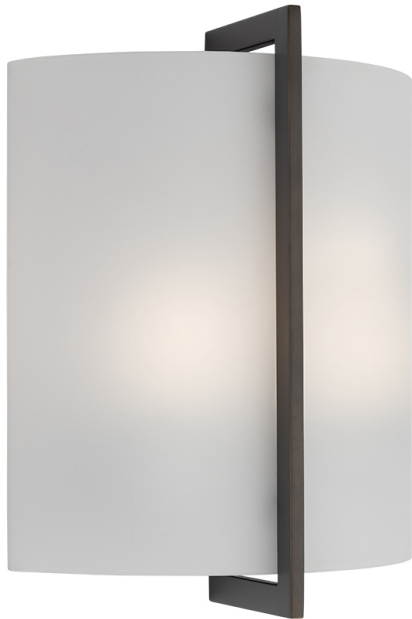

## STYLE 13112

**Style Number:** 13112

**Height:** 12"

**Width x Depth:** 9.25" x 4"

**Finish:** Bronze, Frosted White  
Glass

**Light Source:** E26 (2)

**Switch Type:** Hotwire

**Maximum Wattage:** 17