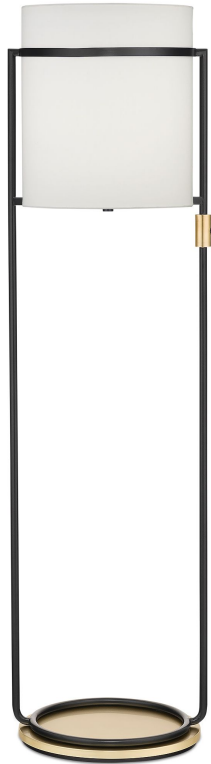

STYLE 13068

Style Number: 13068

Height: 67"

Width x Depth: 18.5" x 15.5"

Finish: Matte Black Enamel, Satin
Brass

Shade: White Linen Louise on
Vinyl

Shade Dimensions: 15.5" X 15.5"
X 18" H

Shade Shape: Drum

Light Source: E26

Switch Type: On/Off Rocker

Maximum Wattage: 18

Bulb Type: LED

Electrical: Cord

ADA Compliant: Yes

CUSTOMIZE IT

remingtonlighting.com