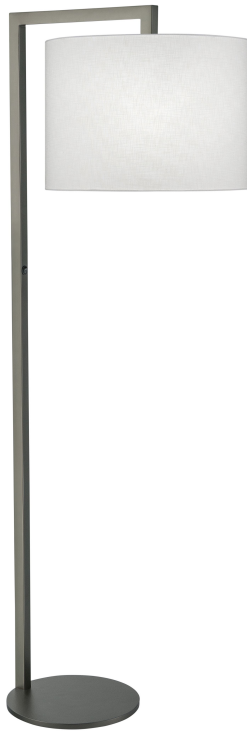

STYLE 12676

Style Number: 12676

Height: 66"

Width x Depth: 18" x 24"

Finish: Matte Black Nickel,
Frosted White Acrylic

Shade: Ivory Linen on Vinyl

Shade Dimensions: 18" X 18" X
13" H

Shade Shape: Drum

Light Source: E26 (2)

Switch Type: On/Off Rocker

Maximum Wattage: 18

Bulb Type: LED

Electrical: Cord

ADA Compliant: Yes

CUSTOMIZE IT

remingtonlighting.com
design@remingtonlighting.com
Questions? Call us!