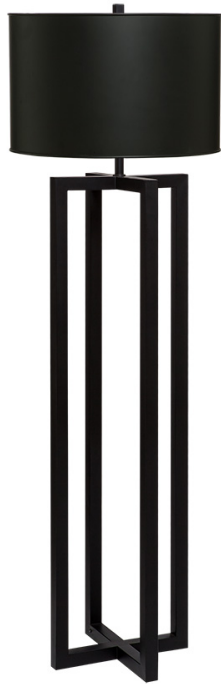

STYLE 13554.01

**Style Number:** 13554.01

**Height:** 72"

**Diameter:** 22"

**Finish:** Black Iron Painted on Metal

**Shade:** Black Iron on Metal

**Shade Dimensions:** 21" X 22" X 14"

**Shade Shape:** Drum

**Light Source:** E26 (2)

**Switch Type:** On/Off Foot Switch

**Maximum Wattage:** 13

**Bulb Type:** LED

**Electrical:** Cord

**ADA Compliant:** No

CUSTOMIZE IT

[remingtonlighting.com](http://remingtonlighting.com)